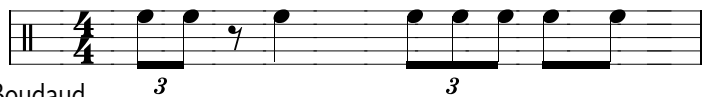

# Smooth

Santana

1/2

Relevé effectué par Bernard Boudaud,  
[http://perso.wanadoo.fr/la\\_batterie/](http://perso.wanadoo.fr/la_batterie/)

Intro

Musical notation for the Intro section, starting with a diamond symbol and a series of eighth notes.

Couplet

0.20

2eme fois seulement

Musical notation for the Couplet section, starting with a diamond symbol and a series of eighth notes.

Refrain 1

0.52

9

10