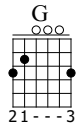

A la Claire Fontaine

Traditionnel

Music by <http://www.la-guitare-facile.fr>

Standard tuning

♩ = 120

S-Gt

1

G D G