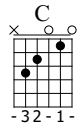

A la Claire Fontaine

Traditionnel

Music by <http://www.la-guitare-facile.fr>

Standard tuning

♩ = 120

S-Gt

1

G D G