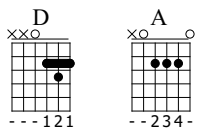

Dans la forêt lointaine

Standard tuning

Moderate ♩ = 100

S-Gt

1

f

D

T
A
B

2 3 3 3 2 3 3 2

3

A D D A D

T
A
B

0 3 0 2 3 2 3 3 3 2 3 3 2 0 3 0 2 3 5

6

A D

T
A
B

2 5 2 5 3 2 3 5 2 5 2 5 2 5

A musical score for guitar. The top staff is a treble clef staff with a key signature of one sharp (F#). It begins with a measure number '9'. The notes are: A4 (quarter), B4 (quarter), C#5 (quarter), B4 (quarter), A4 (quarter), and G4 (half). Above the first two notes is the letter 'A', and above the last two notes is the letter 'D'. The bottom staff is a guitar TAB staff with the letters 'T', 'A', and 'B' stacked vertically on the left. The fret numbers are: 3 (first measure), 2 (second measure), 3 (third measure), 0 (fourth measure), and 3 (fifth measure).