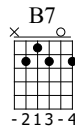

El Condor Pasa

Traditionnel

Music by <http://www.la-guitare-facile.fr>

Standard tuning

♩ = 120

S-Gt

1

Em D7 G D7

The image shows a musical score for guitar. The top staff is a treble clef staff with a key signature of one sharp (F#). It contains three measures of music. The first measure has a quarter note G4 (first line) and a quarter note A4 (second line). The second measure has a quarter note B4 (third line) and a quarter note C5 (fourth line). The third measure has a half note D5 (fifth line). Above the staff, the chords G, B7, and Em are indicated. The bottom staff is a TAB staff with three lines labeled T, A, and B. The fret numbers are: Measure 1: 0 on the T string, 2 on the A string, 0 on the B string. Measure 2: 2 on the T string, 0 on the A string, 0 on the B string. Measure 3: 2 on the T string, 0 on the A string, 0 on the B string.