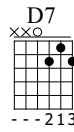

Frère Jacques

Traditionnel

Music by <http://www.la-guitare-facile.fr>

Standard tuning

♩ = 120

N-Gt

1 G D7 G

f

TAB: 0-2-0 0-2-0 0-1-3

Detailed description: This system contains the first three measures of the guitar part. The first measure is marked with a '1' above the first note and a 'G' chord symbol. The second measure has a 'D7' chord symbol above it. The third measure has a 'G' chord symbol above it. The notes are quarter notes: G4, A4, B4, G4, A4, B4, G4, A4, B4, G4. The dynamic marking *f* is placed below the first measure. The TAB below shows fret numbers: 0-2-0 for the first measure, 0-2-0 for the second, and 0-1-3 for the third.

4 D7 G D7 G D7 G D7 G

TAB: 0-1-3 3-0-3-1-0 3-0-3-1-0 0-0-0

Detailed description: This system contains measures 4 through 7. Measure 4 has a '4' above the first note and a 'D7' chord symbol. Measures 5 and 6 have 'G' and 'D7' chord symbols respectively. Measure 7 has a 'D7' and 'G' chord symbol. The notes are: G4, A4, B4, G4 (measure 4); G4, A4, B4, G4, A4, B4, G4, A4 (measure 5); G4, A4, B4, G4, A4, B4, G4, A4 (measure 6); G4, A4, B4, G4, A4, B4, G4, A4 (measure 7). The TAB below shows fret numbers: 0-1-3 for measure 4, 3-0-3-1-0 for measures 5 and 6, and 0-0-0 for measure 7.

8 D7 G

TAB: 0-0-0

Detailed description: This system contains the final three measures (8, 9, 10). Measure 8 has an '8' above the first note and a 'D7' chord symbol. Measures 9 and 10 have 'G' and 'D7' chord symbols respectively. The notes are: G4, A4, B4, G4 (measure 8); G4, A4, B4, G4, A4, B4, G4, A4 (measure 9); G4, A4, B4, G4, A4, B4, G4, A4 (measure 10). The TAB below shows fret numbers: 0-0-0 for measure 8, 0-0-0 for measure 9, and 0-0-0 for measure 10.