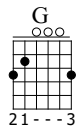

Frère Jacques

Traditionnel

Music by <http://www.la-guitare-facile.fr>

Standard tuning

♩ = 120

N-Gt

1 G D7 G

f

TAB: 0-2-0 0-2-0 0-1-3

Detailed description: This system contains the first three measures of the guitar part. The first measure is marked with a '1' above the first note and a 'G' chord symbol. The second measure has a 'D7' chord symbol above it. The third measure has a 'G' chord symbol above it. The notes are quarter notes: G4, A4, B4, G4, A4, B4, G4, A4, B4, G4. The dynamic marking *f* is placed below the first measure. The TAB below shows fret numbers: 0-2-0 for the first measure, 0-2-0 for the second, and 0-1-3 for the third.

4 D7 G D7 G D7 G D7 G

TAB: 0-1-3 3-0-3-1-0 3-0-3-1-0 0-0-0

Detailed description: This system contains measures 4 through 7. Measure 4 has a '4' above the first note and a 'D7' chord symbol. Measures 5 and 6 have 'G' and 'D7' chord symbols respectively. Measure 7 has a 'D7' and 'G' chord symbol. The notes are: G4, A4, B4, G4 (measure 4); G4, A4, B4, G4, A4, B4, G4, A4 (measure 5); G4, A4, B4, G4, A4, B4, G4, A4 (measure 6); G4, A4, B4, G4, A4, B4, G4, A4 (measure 7). The TAB below shows fret numbers: 0-1-3 for measure 4, 3-0-3-1-0 for measures 5 and 6, and 0-0-0 for measure 7.

8 D7 G

TAB: 0-0-0

Detailed description: This system contains the final three measures (8, 9, 10). Measure 8 has an '8' above the first note and a 'D7' chord symbol. Measures 9 and 10 have 'G' and 'D7' chord symbols respectively. The notes are: G4, A4, B4, G4 (measure 8); G4, A4, B4, G4, A4, B4, G4, A4 (measure 9); G4, A4, B4, G4, A4, B4, G4, A4 (measure 10). The TAB below shows fret numbers: 0-0-0 for measure 8, 0-0-0 for measure 9, and 0-0-0 for measure 10.