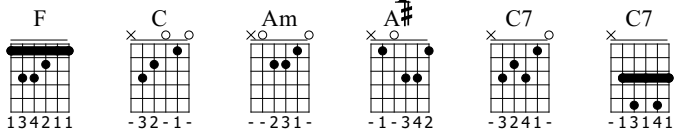

Gentil Coquelicot

Standard tuning

Moderate ♩ = 120

S-Gt

1

f

F C

F C Am A# C C7