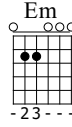

Greensleeves

Traditionnel

Music by <http://www.la-guitare-facile.fr>

Standard tuning

♩ = 120

Am C G

N-Gt

1

f

TAB

		1	3	0	1-0	
		2	2	1	0	3-0
				0		0

Em Am E

5

TAB

		0	2	0	1	2
		2			2	2

Am C G Am Em Am