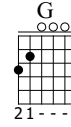

Greensleeves

Traditionnel

Music by <http://www.la-guitare-facile.fr>

Standard tuning

♩ = 120

Am C G

N-Gt

1

f

TAB

		1	3	0	1-0	
		2	2	1	0	3-0
				0		0

Em Am E

5

TAB

		0	2	0	1	2
		2			2	2

Am C G Am Em Am