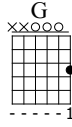

Greensleeves

Traditionnel

Music by <http://www.la-guitare-facile.fr>

Standard tuning

♩ = 120

Am C G

N-Gt

1

f

TAB

		1	3	0	1-0	
		2	2	1	0	3-0
				0		0

Em Am E

5

TAB

		0	2	0	1	2
		2			2	2

Am C G Am Em Am