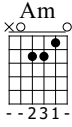

Greensleeves

Traditionnel

Music by <http://www.la-guitare-facile.fr>

Standard tuning

♩ = 120

Am C G

N-Gt

1

f

TAB

		1	3	0	1-0	
		2	2	1	0	3-0
				0		0

Em Am E

5

TAB

		0	2	0	1	2
		2			2	2

Am C G Am Em Am