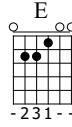

Greensleeves

Traditionnel

Music by <http://www.la-guitare-facile.fr>

Standard tuning

♩ = 120

Am C G

N-Gt

1

f

TAB

		1	3	0	1-0	
		2	2	1	0	3-0
				0		0

Em Am E

5

TAB

		0	2	0	1	2
		2			2	2

Am C G Am Em Am