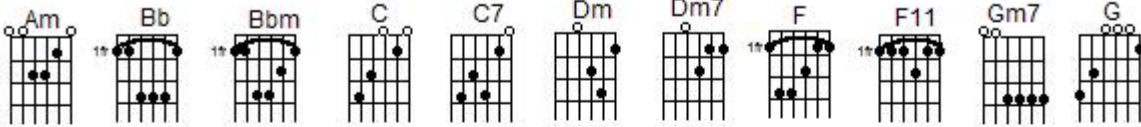

I WILL

Beatles

F Dm Gm7 C7
 Who knows how long I've loved you
 F Dm7 Am
 You know I love you still.
 F11 Bb C7 Dm
 Will I wait a lonely lifetime?
 F Bb C7 F Dm Gm7 C7
 If you want me to I will.

F Dm Gm7 C7
 For if I ever saw you,
 F Dm7 Am
 I didn't catch your name.
 F11 Bb C7 Dm
 But it never really mattered;
 F Bb C7 F F11
 I will always feel the same.

Refrain

Bb Am Dm
 Love you forever and forever,
 Gm7 C7 F F11
 Love you with all my heart.
 Bb Am Dm
 Love you whenever we're together,
 G7 C C7
 Love you when we're apart.

F Dm Gm7 C7
 And when at last I find you,
 F Dm7 Am
 A song will fill the air.
 F11 Bb C7 Dm Bbm
 Sing it loud so I can hear you.
 F Bb C7 Dm Bbm F
 Make it easy to endear you to me,
 Gm7 C7
 Ah, you know I will.