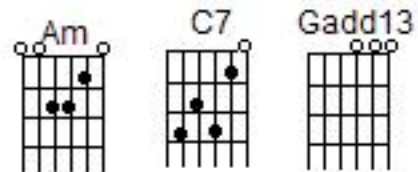

BIG BLACK HORSE & A CHERRY TREE

KT Tunstall

Intro

Em, B7, Em
Ouh Ouh Ouh Ouh
Em, B7, Em
Ouh Ouh Ouh Ouh

RIFF

Guitare Mutée

Well my heart knows me better than I know myself
So I'm gonna let it do all the talking.

Em, B7, Em
Ouh Ouh Ouh Ouh

I came across a place in the middle of nowhere
With a big black horse and a cherry tree.

Em, B7, Em
Ouh Ouh Ouh Ouh

I felt a little fear upon my back
He said "Don't look back, just keep on walking.

Em, B7, Em
Ouh Ouh Ouh Ouh

Now it won't come back, 'cause it's oh so happy
And now I've got a hole for the world to see
Ouh Ouh Ouh Ouh

When the big black horse said, "Hey lady!"
Said, "Look this way, will you marry me?"

Em, B7, Em
Ouh Ouh Ouh Ouh

Now it won't come back, 'cause it's oh so happy
And now I've got a hole for the world to see
Ouh Ouh Ouh Ouh

Refrain

Em D C
But I said no, no, no no-no-no
Em D C7 Am Gadd1 Em
I said no, no, you're not the one for me