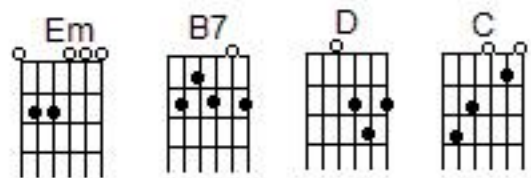

BIG BLACK HORSE & A CHERRY TREE

KT Tunstall

Intro

Em, B7, Em
Ouh Ouh Ouh Ouh
Em, B7, Em
Ouh Ouh Ouh Ouh

RIFF

Guitare Mutée

Well my heart knows me better than I know myself
So I'm gonna let it do all the talking.

Em, B7, Em
Ouh Ouh Ouh Ouh

I came across a place in the middle of nowhere
With a big black horse and a cherry tree.

Em, B7, Em
Ouh Ouh Ouh Ouh

I felt a little fear upon my back
He said "Don't look back, just keep on walking.

Em, B7, Em
Ouh Ouh Ouh Ouh

Now it won't come back, 'cause it's oh so happy
And now I've got a hole for the world to see
Ouh Ouh Ouh Ouh

When the big black horse said, "Hey lady!"
Said, "Look this way, will you marry me?"

Em, B7, Em
Ouh Ouh Ouh Ouh

Now it won't come back, 'cause it's oh so happy
And now I've got a hole for the world to see
Ouh Ouh Ouh Ouh

Refrain

Em D C
But I said no, no, no no-no-no
Em D C7 Am Gadd1 Em
I said no, no, you're not the one for me