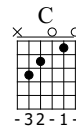

La Lettre à Elise

Beethoven

Music by <http://www.la-guitare-facile.fr>

Standard tuning

♩ = 120

S-Gt

First line of guitar tablature (measures 1-4). Measure 1: Am chord, fret 1 on E string, quarter note. Measure 2: Am chord, fret 4 on D string, quarter note. Measure 3: Am chord, fret 4 on D string, quarter note. Measure 4: Am chord, fret 0 on D string, quarter note. Measure 5: Am chord, fret 0 on D string, quarter note. Measure 6: Am chord, fret 3 on D string, quarter note. Measure 7: Am chord, fret 1 on D string, quarter note. Measure 8: Am chord, fret 2 on D string, quarter note. Measure 9: Am chord, fret 2 on D string, quarter note. Measure 10: Am chord, fret 2 on D string, quarter note.

Second line of guitar tablature (measures 5-8). Measure 5: E chord, fret 4 on D string, quarter note. Measure 6: Am chord, fret 0 on D string, quarter note. Measure 7: E chord, fret 1 on D string, quarter note. Measure 8: Am chord, fret 0 on D string, quarter note. Measure 9: E chord, fret 0 on D string, quarter note. Measure 10: Am chord, fret 4 on D string, quarter note. Measure 11: E chord, fret 0 on D string, quarter note. Measure 12: Am chord, fret 0 on D string, quarter note. Measure 13: E chord, fret 0 on D string, quarter note. Measure 14: Am chord, fret 3 on D string, quarter note. Measure 15: Am chord, fret 1 on D string, quarter note. Measure 16: Am chord, fret 2 on D string, quarter note. Measure 17: Am chord, fret 2 on D string, quarter note. Measure 18: Am chord, fret 2 on D string, quarter note.

Fifth line of guitar tablature (measures 17-18). Measure 17: E chord, fret 16 on D string, quarter note. Measure 18: Am chord, fret 0 on D string, quarter note. Measure 19: Am chord, fret 0 on D string, quarter note. Measure 20: Am chord, fret 1 on D string, quarter note. Measure 21: Am chord, fret 0 on D string, quarter note. Measure 22: Am chord, fret 2 on D string, quarter note.