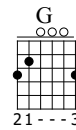

La Lettre à Elise

Beethoven

Music by <http://www.la-guitare-facile.fr>

Standard tuning

♩ = 120

S-Gt

First line of guitar tablature (measures 1-4). Measure 1: Am chord, fret 1 on E string, quarter note. Measure 2: Am chord, fret 4 on D string, quarter note. Measure 3: Am chord, fret 4 on D string, quarter note. Measure 4: Am chord, fret 0 on D string, quarter note. Measure 5: Am chord, fret 0 on D string, quarter note. Measure 6: Am chord, fret 3 on D string, quarter note. Measure 7: Am chord, fret 1 on D string, quarter note. Measure 8: Am chord, fret 2 on D string, quarter note. Measure 9: Am chord, fret 2 on D string, quarter note. Measure 10: Am chord, fret 2 on D string, quarter note.

Second line of guitar tablature (measures 5-8). Measure 5: E chord, fret 4 on D string, quarter note. Measure 6: Am chord, fret 0 on D string, quarter note. Measure 7: E chord, fret 1 on D string, quarter note. Measure 8: Am chord, fret 0 on D string, quarter note. Measure 9: E chord, fret 0 on D string, quarter note. Measure 10: Am chord, fret 4 on D string, quarter note. Measure 11: E chord, fret 0 on D string, quarter note. Measure 12: Am chord, fret 0 on D string, quarter note. Measure 13: E chord, fret 0 on D string, quarter note. Measure 14: Am chord, fret 3 on D string, quarter note. Measure 15: Am chord, fret 1 on D string, quarter note. Measure 16: Am chord, fret 2 on D string, quarter note. Measure 17: Am chord, fret 2 on D string, quarter note. Measure 18: Am chord, fret 2 on D string, quarter note.

Fifth line of guitar tablature (measures 17-18). Measure 17: E chord, fret 16 on D string, quarter note. Measure 18: Am chord, fret 0 on D string, quarter note. Measure 19: Am chord, fret 0 on D string, quarter note. Measure 20: Am chord, fret 1 on D string, quarter note. Measure 21: Am chord, fret 0 on D string, quarter note. Measure 22: Am chord, fret 2 on D string, quarter note.