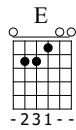

La Lettre à Elise

Beethoven

Music by <http://www.la-guitare-facile.fr>

Standard tuning

♩ = 120

S-Gt

First line of guitar tablature (measures 1-4). Measure 1: Am chord, fret 1 on E string, quarter note. Measure 2: Am chord, fret 4 on D string, quarter note. Measure 3: Am chord, fret 4 on D string, quarter note. Measure 4: Am chord, fret 0 on D string, quarter note. Measure 5: Am chord, fret 0 on D string, quarter note. Measure 6: Am chord, fret 3 on D string, quarter note. Measure 7: Am chord, fret 1 on D string, quarter note. Measure 8: Am chord, fret 2 on D string, quarter note. Measure 9: Am chord, fret 2 on D string, quarter note. Measure 10: Am chord, fret 2 on D string, quarter note.

Second line of guitar tablature (measures 5-8). Measure 5: E chord, fret 4 on D string, quarter note. Measure 6: Am chord, fret 0 on D string, quarter note. Measure 7: E chord, fret 1 on D string, quarter note. Measure 8: Am chord, fret 0 on D string, quarter note. Measure 9: E chord, fret 0 on D string, quarter note. Measure 10: Am chord, fret 4 on D string, quarter note. Measure 11: E chord, fret 0 on D string, quarter note. Measure 12: Am chord, fret 0 on D string, quarter note. Measure 13: E chord, fret 0 on D string, quarter note. Measure 14: Am chord, fret 3 on D string, quarter note. Measure 15: Am chord, fret 1 on D string, quarter note. Measure 16: Am chord, fret 2 on D string, quarter note. Measure 17: Am chord, fret 2 on D string, quarter note. Measure 18: Am chord, fret 2 on D string, quarter note.

Fifth line of guitar tablature (measures 17-18). Measure 17: E chord, fret 16 on D string, quarter note. Measure 18: Am chord, fret 0 on D string, quarter note. Measure 19: Am chord, fret 0 on D string, quarter note. Measure 20: Am chord, fret 1 on D string, quarter note. Measure 21: Am chord, fret 0 on D string, quarter note. Measure 22: Am chord, fret 2 on D string, quarter note.