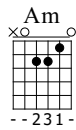

La Lettre à Elise

Beethoven

Music by <http://www.la-guitare-facile.fr>

Standard tuning

♩ = 120

S-Gt

First line of guitar tablature (measures 1-4). Measure 1: Am chord, fret 1 on E string, quarter note. Measure 2: Am chord, fret 4 on D string, quarter note. Measure 3: Am chord, fret 4 on D string, quarter note. Measure 4: Am chord, fret 0 on D string, quarter note. Measure 5: Am chord, fret 0 on D string, quarter note. Measure 6: Am chord, fret 3 on D string, quarter note. Measure 7: Am chord, fret 1 on D string, quarter note. Measure 8: Am chord, fret 2 on D string, quarter note. Measure 9: Am chord, fret 2 on D string, quarter note. Measure 10: Am chord, fret 2 on D string, quarter note.

Second line of guitar tablature (measures 5-8). Measure 5: E chord, fret 4 on D string, quarter note. Measure 6: Am chord, fret 0 on D string, quarter note. Measure 7: E chord, fret 1 on D string, quarter note. Measure 8: Am chord, fret 0 on D string, quarter note. Measure 9: E chord, fret 0 on D string, quarter note. Measure 10: Am chord, fret 4 on D string, quarter note. Measure 11: E chord, fret 0 on D string, quarter note. Measure 12: Am chord, fret 0 on D string, quarter note. Measure 13: E chord, fret 0 on D string, quarter note. Measure 14: Am chord, fret 3 on D string, quarter note. Measure 15: Am chord, fret 1 on D string, quarter note. Measure 16: Am chord, fret 2 on D string, quarter note. Measure 17: Am chord, fret 2 on D string, quarter note. Measure 18: Am chord, fret 2 on D string, quarter note.

Fifth line of guitar tablature (measures 17-18). Measure 17: E chord, fret 16 on D string, quarter note. Measure 18: Am chord, fret 0 on D string, quarter note. Measure 19: Am chord, fret 0 on D string, quarter note. Measure 20: Am chord, fret 1 on D string, quarter note. Measure 21: Am chord, fret 0 on D string, quarter note. Measure 22: Am chord, fret 2 on D string, quarter note.