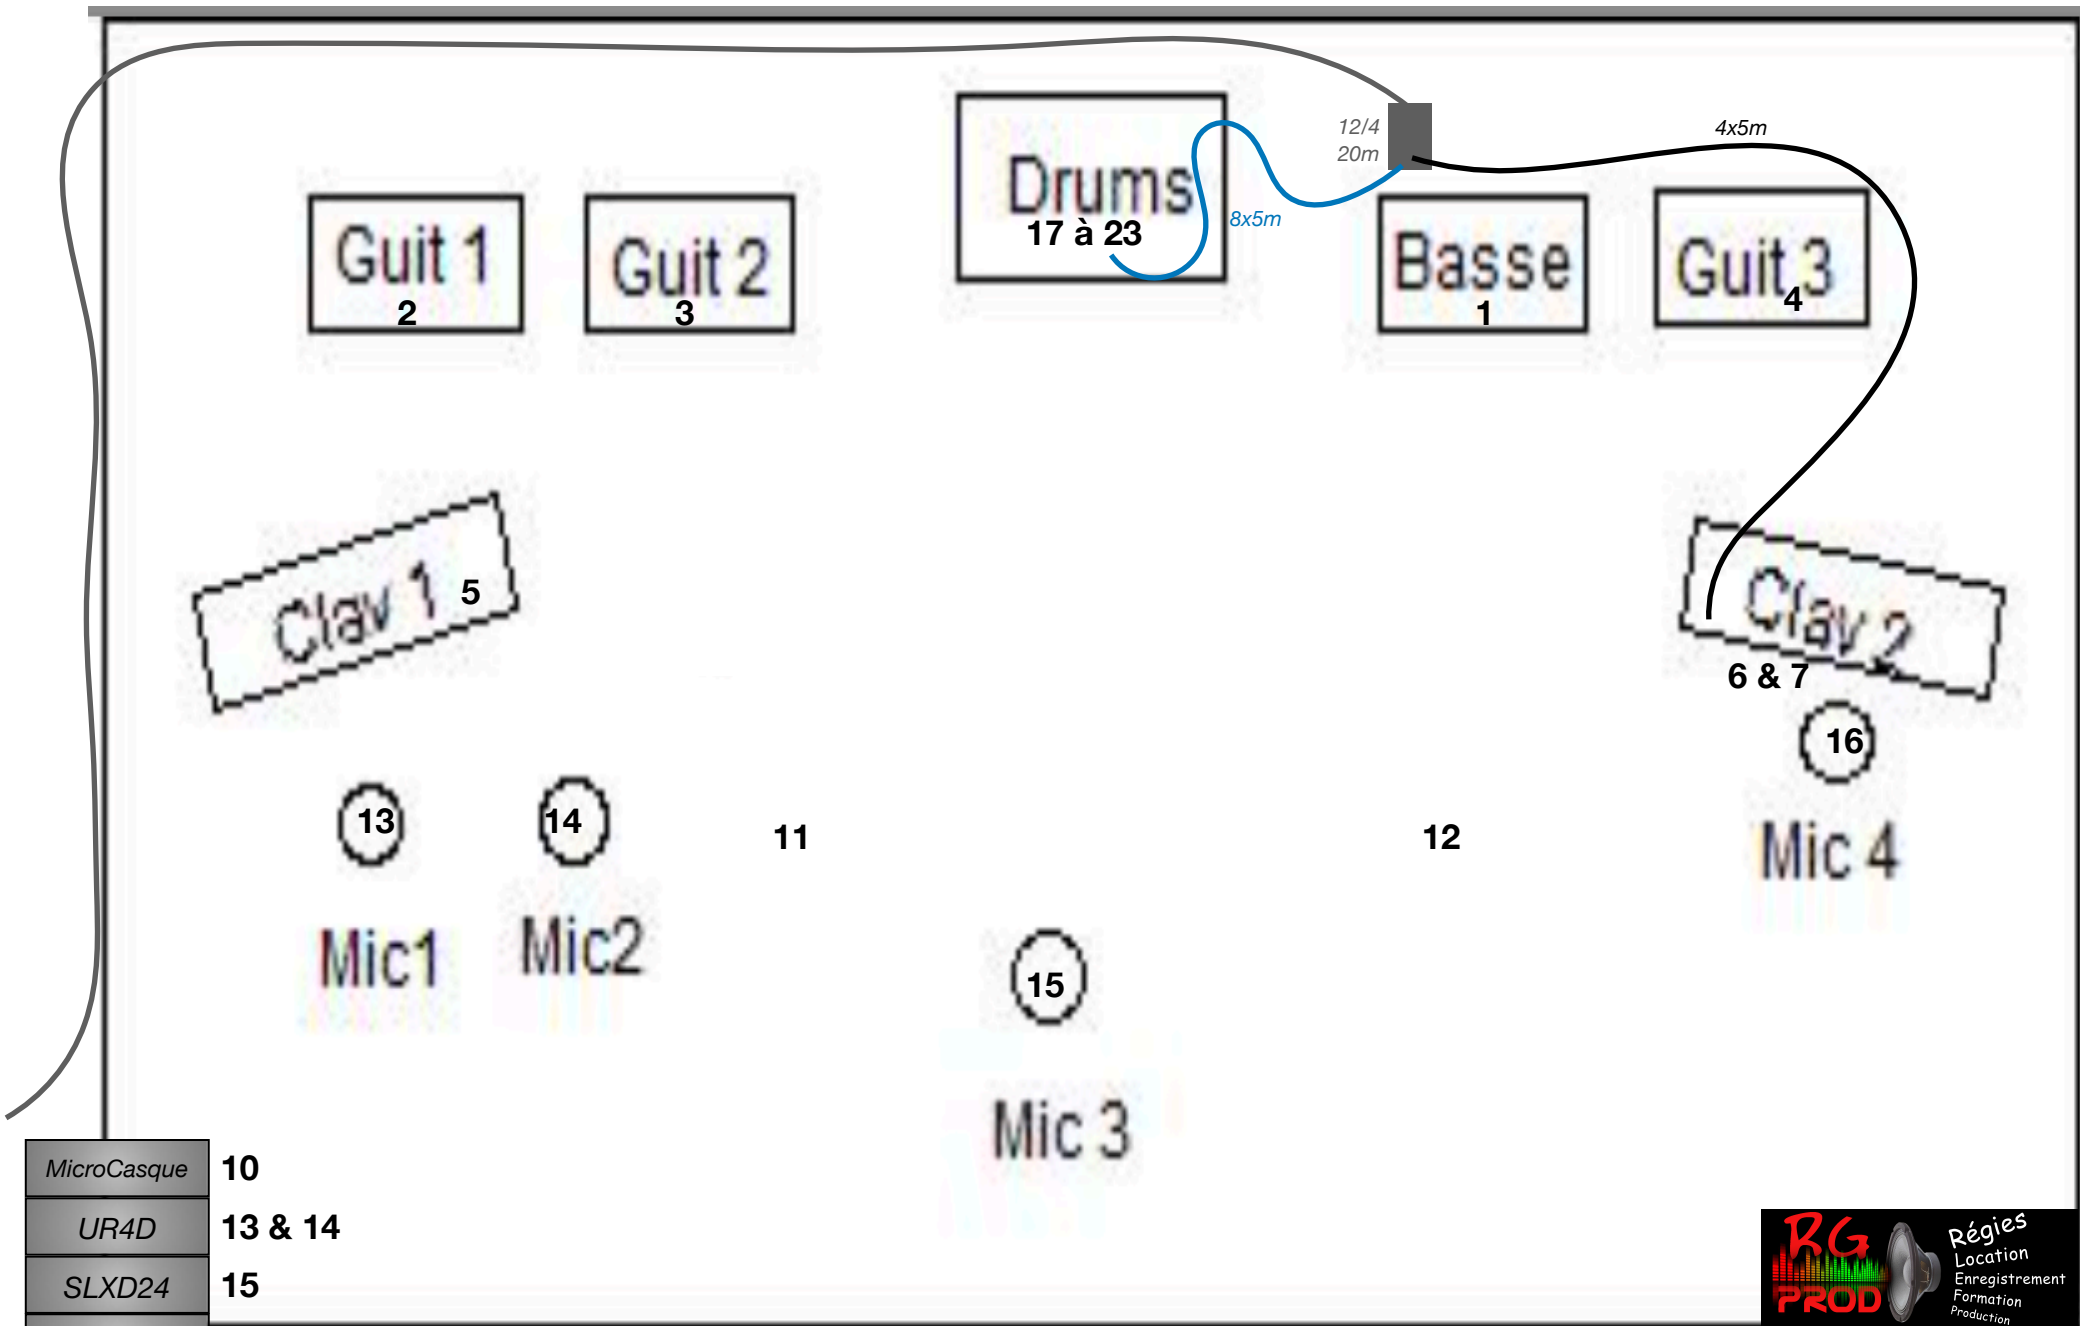

MicroCasque	10
UR4D	13 & 14
SLXD24	15
BLX HF	16