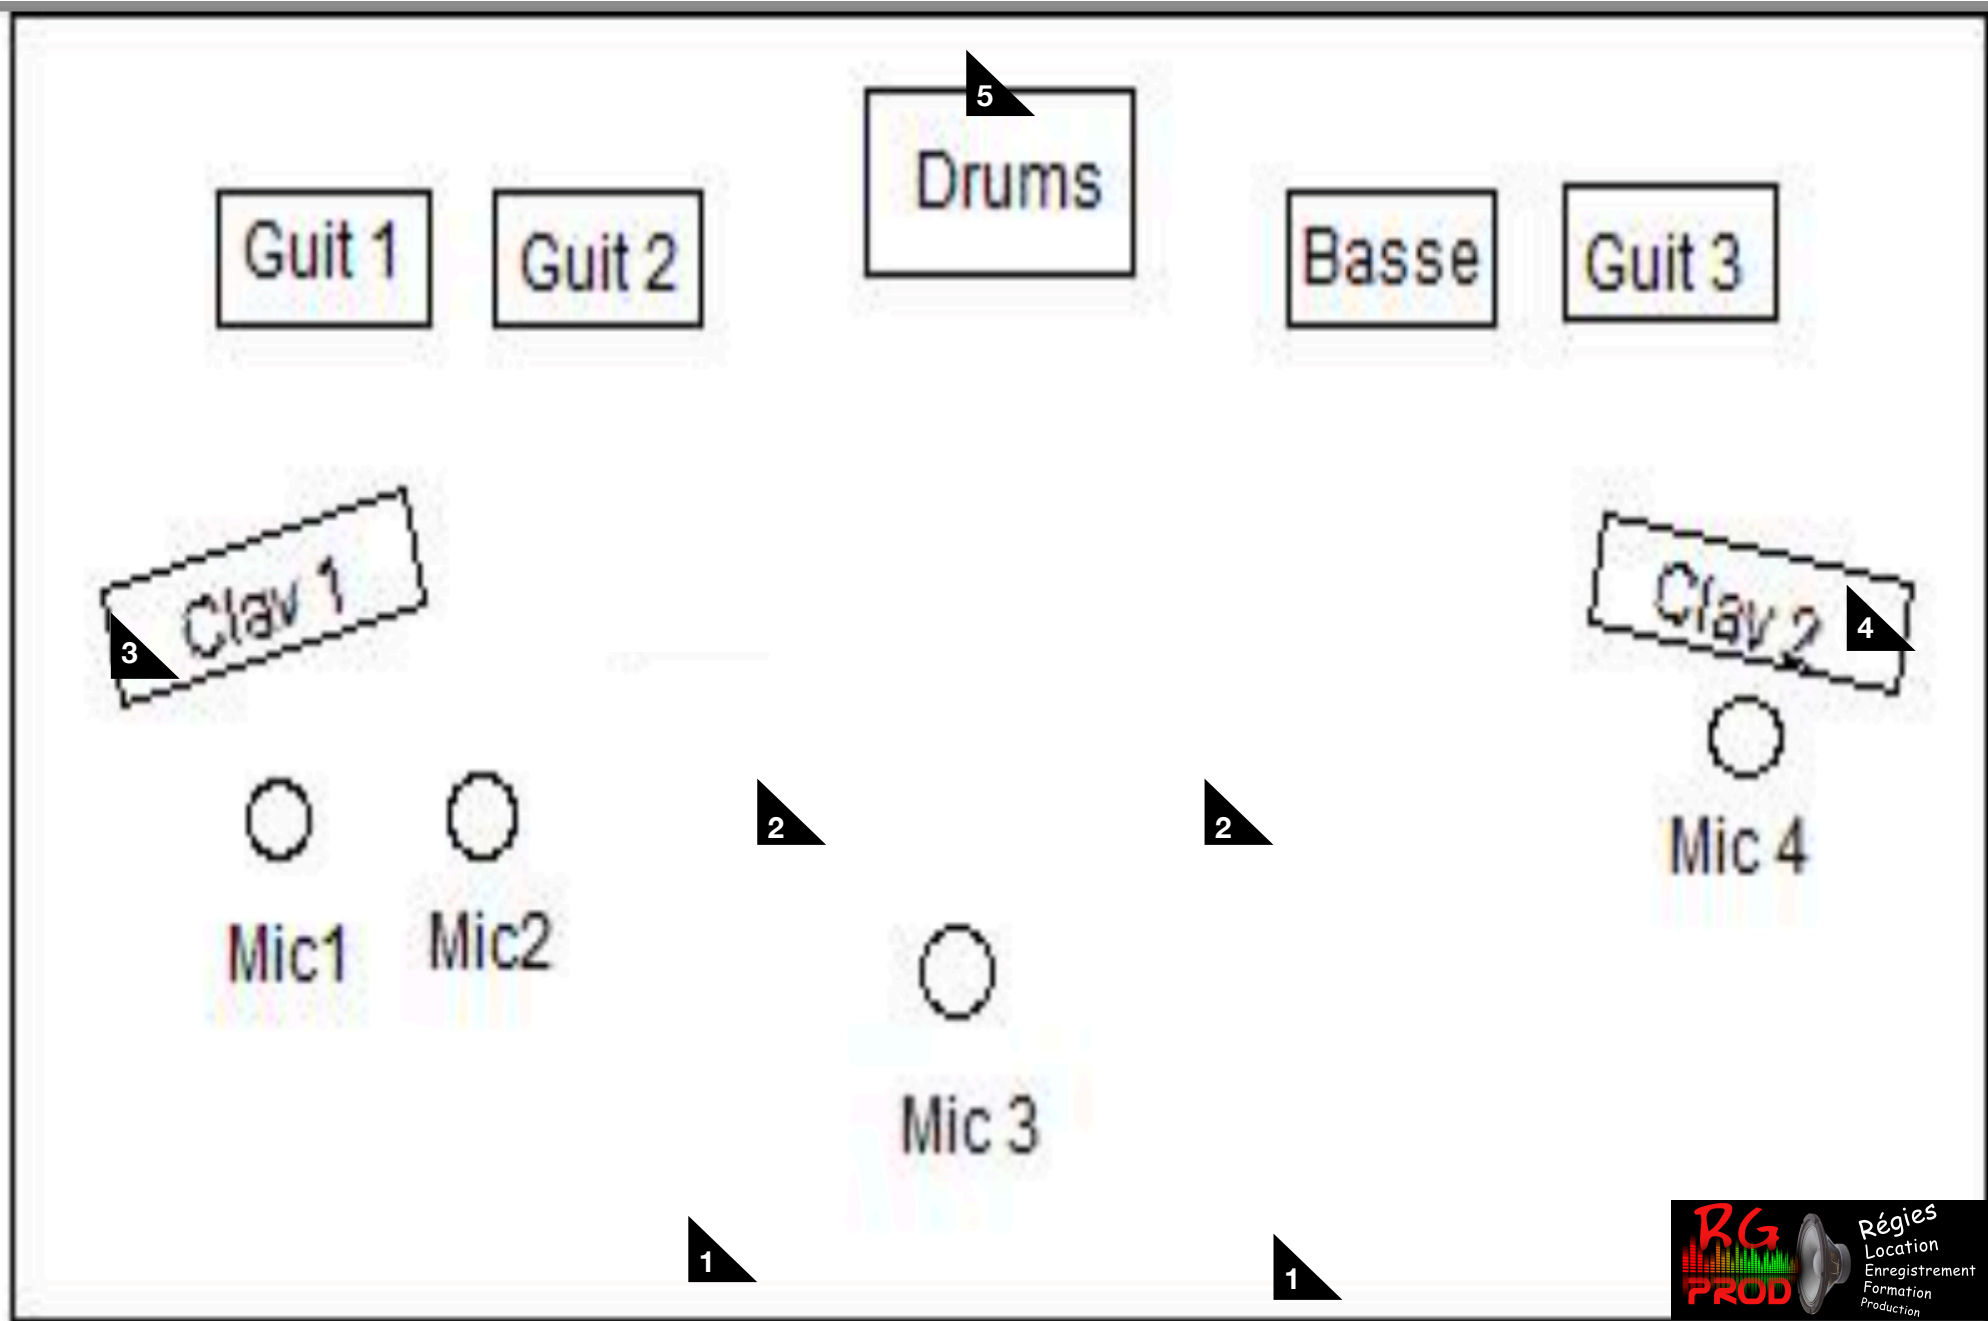

IN	Source	Captation	Support
1	Basse	DI	Jack patch
2	GTR 1 J	e609	/
3	GTR 2 J	e906	/
4	GTR 3 C	e906	/
5	Piano	DI	Jack
6	BK3	DI	Jack
7	Microkorg	DI	Jack
8			
9			
10	Papa	Micro casque	/
11	Chorale J	KM184	GP
12	Chorale C	KM184	GP
13	Ch J	SLXD24D B	GP
14	Ch J	SLXD24D J	GP
15	LEAD	UR4D	GP
16	Ch C	BLX288 SM58	GP

IN	Source	Captation	Support
17	GC	B52	PP
18	CC	B56	Pince A56D
19	OH L	SM81	GP
20	OH R	SM81	GP
21	Tom 1	e904	/
22	Tom 2	e904	/
23	Tom 3	e904	/
24			
25			
26			
27			
28			
29			
30			
31	iPad L	Mini-jack -> XLR	
32	iPad R		

OUT	Sortie	Diffusion	Support
1	AUX 1 Chant	2x MTD112	
2	AUX 2 Guitares	2x MTD112	
3	AUX 3 Clav J	MTD 115	
4	AUX 4 Clav C	Flexys 12"	
5	AUX 5 Wedge Drum	MTD 115	/
6			
7	MAIN L	Sono Majestic	/
8	MAIN R	Sono Majestic	

PATCH CEMAF
30 juin 2024