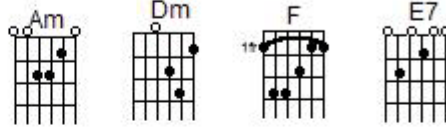

BACK TO BLACK

Amy Winehouse

Capo V

Intro
Am Dm F E7

Am Dm
He left no time to re-gret,
F E7
Kept his dick wet, with his same old safe bet.
Am Dm
Me... and my head high,
F E7
And my tears dry; get on without my guy.

Am Dm
You went back to what you knew,
F E7
So far removed, from all that we went through.
Am Dm
And I... tread a troubled track,
F E7
My odds are stacked; I'll go back to black.

Refrain

Am Dm
We only said goodbye with words; I died a hundred times.
F E7
You go back to her and I go back to...
Am
I go back to us.
Dm
I love you much,
F
It's not e-nough;
E7
you love blow and I love puff.
Am Dm
And life is like a pipe,
F E7
And I'm a tiny penny rolling up the walls inside.