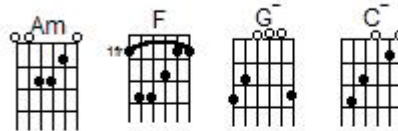

# FLASH LIGHT

Jessie J

F G C F

```

1 0 0 1 0 3 0 1 0 0 1 0 3 0 0 1 0 0 3 0 3 0 1 0
-----
1 3 3 3

```

## CAPO 5

F  
When tomorrow comes  
G  
I'll be on my own  
Feeling frightened up  
C  
The things that I don't know  
F  
When tomorrow comes, Tomorrow comes  
Tomorrow comes  
F  
And though the road is long  
G  
I look up to the sky  
C  
In the dark I found, I stop and I won't fly  
F  
And I sing along, I sing along, then I sing along

## Refrain

C G  
I got all I need when I got you and I  
Am  
I look around me, and see sweet life  
F  
I'm stuck in the dark but you're my flashlight  
C  
You're gettin' me, gettin' me through the night  
G  
Can't stop my heart when you shinin' in my eyes  
Am  
Can't lie, it's a sweet life  
F  
I'm stuck in the dark but you're my flashlight  
C  
You're gettin' me, gettin' me through the night  
G  
Cause you're my flash light  
Am F  
You're my flash light, you're my flash light

I see the shadows long beneath the mountain top  
I'm not the afraid when the rain won't stop  
Cause you light the way  
You light the way, you light the way

I got all I need when I got you and I  
I look around me, and see sweet life  
I'm stuck in the dark but you're my flashlight  
You're gettin' me, gettin' me through the night  
Can't stop my heart when you shinin' in my eyes  
Can't lie, it's a sweet life  
I'm stuck in the dark but you're my flashlight  
You're gettin' me, gettin' me through the night