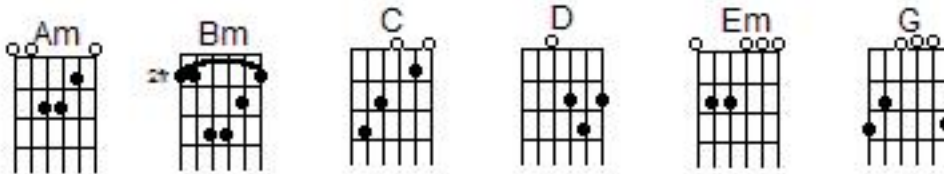

# SOMEWHERE ONLY WE KNOW

Keane

G - Bm - Am - D (x2)

G Bm  
I walked across an empty land  
Am D  
I knew the pathway like the back of my hand  
G Bm  
I felt the earth beneath my feet  
Am D  
Sat by the river and it made me complete

Em Bm  
Oh simple thing where have you gone  
C D  
I'm getting old and i need something to rely on  
Em Bm  
So tell me when you're gonna let me in  
C D  
I'm getting tired and i need somewhere to begin

G Bm  
I came across a fallen tree  
Am D  
I felt the branches of it looking at me  
G Bm  
Is this the place we used to love  
Am D  
Is this the place that i've been dreaming of

Em Bm  
Oh simple thing where have you gone  
C D  
I'm getting old and i need something to rely on  
Em Bm  
So tell me when you're gonna let me in  
C D  
I'm getting tired and i need somewhere to begin